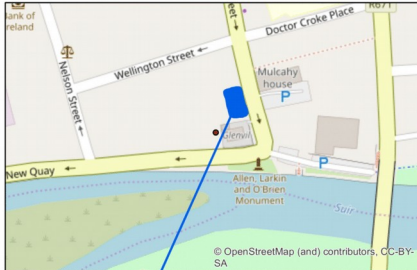

Joyce's Lane

CJAF Office

Mulcahy Park

CLONMEL JUNCTION
ARTS
FESTIVAL 2020

 **TIPPERARY
MUSEUM
OF HIDDEN
HISTORY**

CAMIDA
SOURCE • SUPPLY • SOLUTION

Suir Blueway

Suir Island

Dennis Burke Park