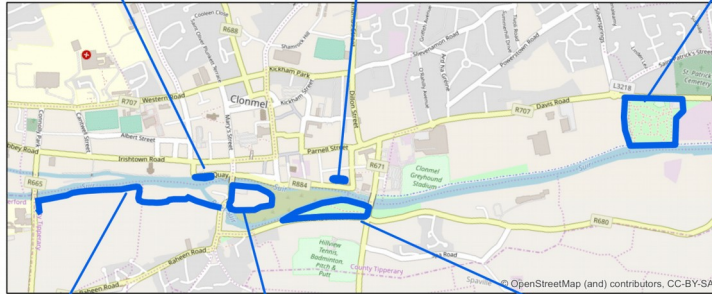

Joyce's Lane

CJAF Office

Mulcahy Park

CLONMEL JUNCTION
ARTS
FESTIVAL 2020

 **TIPPERARY
MUSEUM
OF HIDDEN
HISTORY**

CAMIDA
SOURCE • SUPPLY • SOLUTION

Suir Blueway

Suir Island

Dennis Burke Park