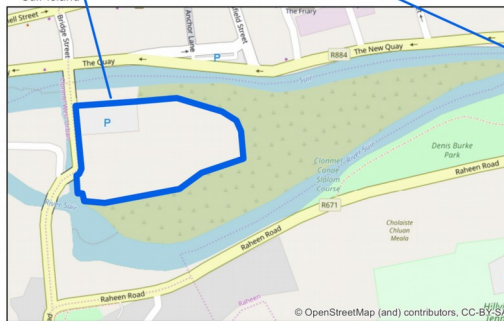

Joyce's Lane

CJAF Office

Mulcahy Park

CLONMEL JUNCTION
ARTS
FESTIVAL 2020

 **TIPPERARY
MUSEUM
OF HIDDEN
HISTORY**

CAMIDA
SOURCE • SUPPLY • SOLUTION

Suir Blueway

Suir Island

Dennis Burke Park