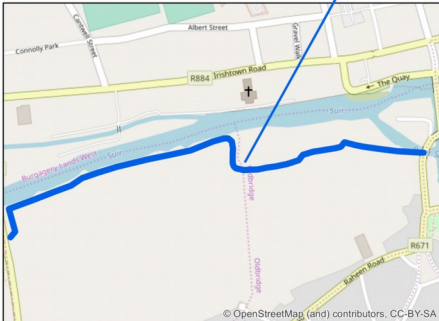

Joyce's Lane

CJAF Office

Mulcahy Park

CLONMEL JUNCTION
ARTS
FESTIVAL 2020

 **TIPPERARY
MUSEUM
OF HIDDEN
HISTORY**

CAMIDA
SOURCE • SUPPLY • SOLUTION

Suir Blueway

Suir Island

Dennis Burke Park